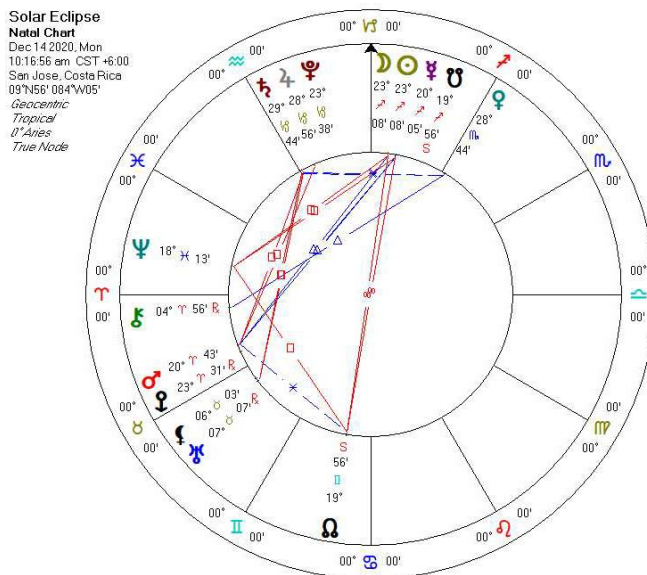

[Click here to download/listen to the Pele Report](#)

*Creation is explosive,
As the future and past collide.
I remain centered in love,
Witnessing life from all sides.*

Hola Co-Creators!

I hope that life is going well for you during this holiday eclipse season! Having finished and uploaded the Pele Report, it occurs to me that I largely discussed the eclipse, Eris/Pluto, and beyond. **I spoke of how the eclipse is like a super New Moon and creates an “overtone” for the coming month.** More on that will be coming with the [Lunar Planner](#), so stay tuned.

However, the eclipse is not until Monday! In the meantime, she is waning, getting smaller and smaller on her way back toward the Sun. Starting as soon as tomorrow in some places, she'll be heading into Scorpio for a couple of days before closing this month's cycle in Sagittarius. **These transits and some others point to this weekend as being a time of in-depth communication, sharing, and possibly confronting some unconscious shadow material as a result.** It's a good time for therapy, counselling, working through our personal issues, and transforming ourselves and our relationships in the right way, even if it doesn't look or feel good straight away. Sometimes, painful decisions that are scary or have been lingering for some time and are necessary for our health and future don't feel good. They can even hurt. **That is part of this week's mantra when we say, “Creation is explosive...”**

I remember it being hard to drive away from my parents when I left home at 17, but I'm glad I did! And I'll bet you can look back at chapters of your life that ended/closed in “not so perfect” ways. **The closing of this lunar cycle, in addition to the Jupiter/Saturn and other cycles this month, may not be comfortable, neat, clean, or feel pleasant either.** Sometimes the sword of Mars just cuts the cord, and the bleeding stops later! Try to be gentle with yourself and