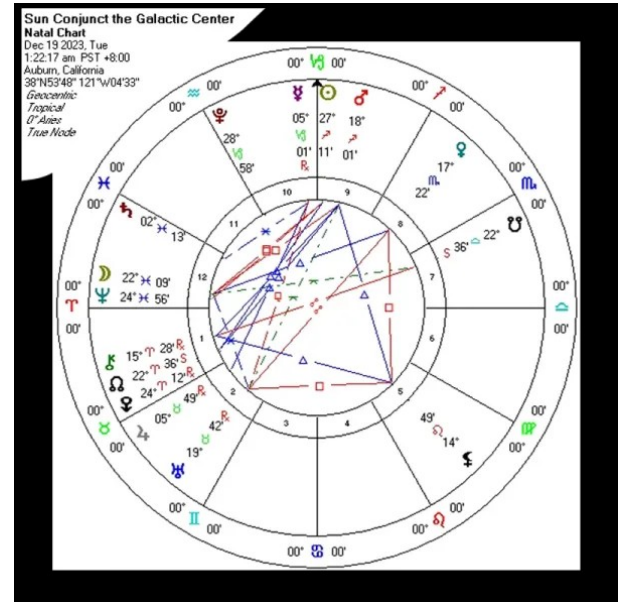

The more I believe in the spiritual world,
The more I see it exists
Within and between, tho not always seen,
Like love, it unites all that is.

👉 **Have an Astro-Christmas with the Astro-Bundle!** Check out [our Special Offers!](#)

Mercury is stationing retrograde NOW today, as it took me hours and hours to get up the hill to the trail, the car, the house, and the computer... OMG! However, it was interesting that I met two old friends and had an amazing sharing that would not have happened if I didn't get lost on the hillside! So Spirit works in mysterious ways, and we may be held up, held back, sidetracked, and frustrated, but **Spirit is always working for the best interest of our soul development.**

Let's be sure we get that right: I said SOUL development, not personality, ego, real estate, or muscle development, LOL! So, as I discuss in today's report, **if you find yourself confused, perhaps lost, not knowing why or what is happening, you may just be in the "Spirit's Eye,"** being tossed and turned until it's time for you to come out just right!

Check out what Philip Sedgewick has to say about the [Galactic Center!](#) Click on "Galactic Anomalies" and blow your mind!

**So Much Love,
Kaypacha**

RI: commentary on the next week

While Mercury is retrograde, work on plans for the next year! ! !

**CONFERENCE CALL
no notes today**